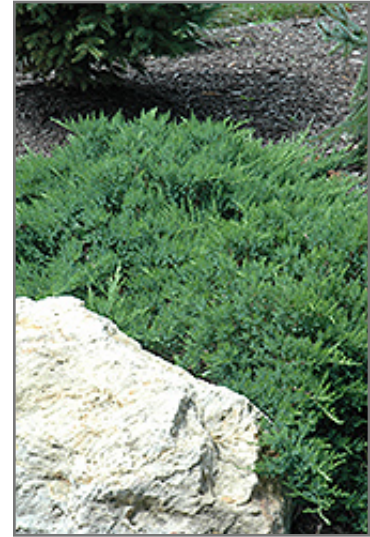

Planting & Growing

Broadmoor Juniper will grow to be about 24 inches tall at maturity, with a spread of 8 feet. It tends to fill out right to the ground and therefore doesn't necessarily require facer plants in front. It grows at a slow rate, and under ideal conditions can be expected to live for approximately 30 years.

This shrub should only be grown in full sunlight. It is very adaptable to both dry and moist growing conditions, but will not tolerate any standing water. It is considered to be drought-tolerant, and thus makes an ideal choice for a low-water garden or xeriscape application. It is not particular as to soil type or pH. It is highly tolerant of urban pollution and will even thrive in inner city environments. This is a selected variety of a species not originally from North America.

Broadmoor Juniper
Photo courtesy of NetPS Plant Finder