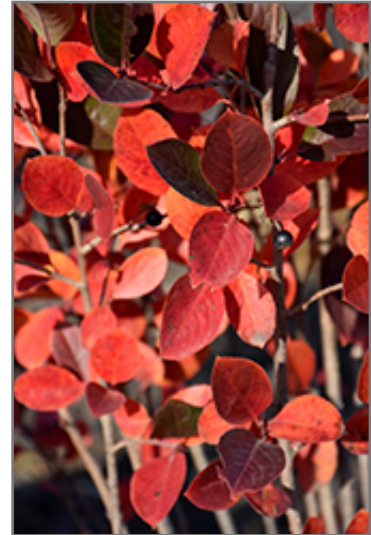

Viking Chokeberry*
Aronia x prunifolia 'Viking'

Height: 5 feet

Spread: 7 feet

Sunlight: ○

Hardiness Zone: 3a

Description:

A compact shrub with glossy dark green leaves, showy white flowers in spring, large black berries, and good red fall color; suckers; a great choice for massing or grouping

Ornamental Features

Viking Chokeberry features showy panicles of white flowers with brick red anthers at the ends of the branches in mid spring. It features an abundance of magnificent black berries from late summer to late winter. It has forest green deciduous foliage. The glossy oval leaves turn an outstanding red in the fall.

Landscape Attributes

Viking Chokeberry is a multi-stemmed deciduous shrub with a more or less rounded form. Its average texture blends into the landscape, but can be balanced by one or two finer or coarser trees or shrubs for an effective composition.

This shrub will require occasional maintenance and upkeep, and is best pruned in late winter once the threat of extreme cold has passed.

Gardeners should be aware of the following characteristic(s) that may warrant special consideration;

- Suckering

Viking Chokeberry is recommended for the following landscape applications;

- Mass Planting
- General Garden Use
- Naturalizing And Woodland Gardens

Viking Chokeberry in fall
Photo courtesy of NetPS Plant Finder